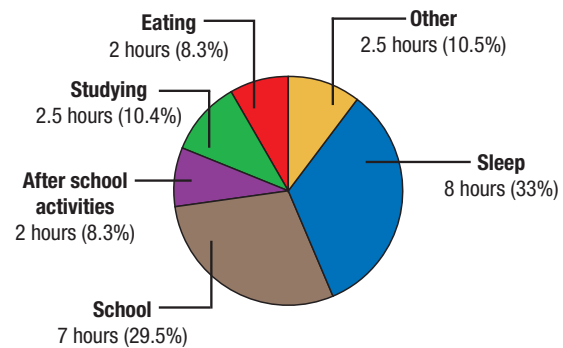

## A. Scatterplot

Mass and Volume of Hex Nuts

## B. Bar Graph

Distance from Home to Places Visited Weekly

## C. Pie Graph

% Time Used in 24 Hours