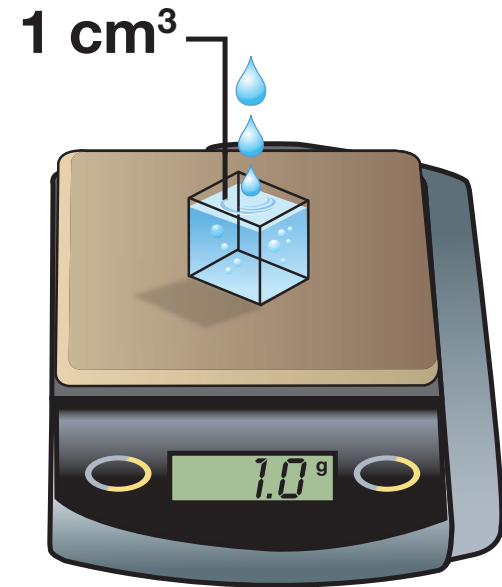

# Measuring Density

**Steel 7.8 g**

**Aluminum 2.7 g**

**Water 1.0 g**

*Illustration not to scale*