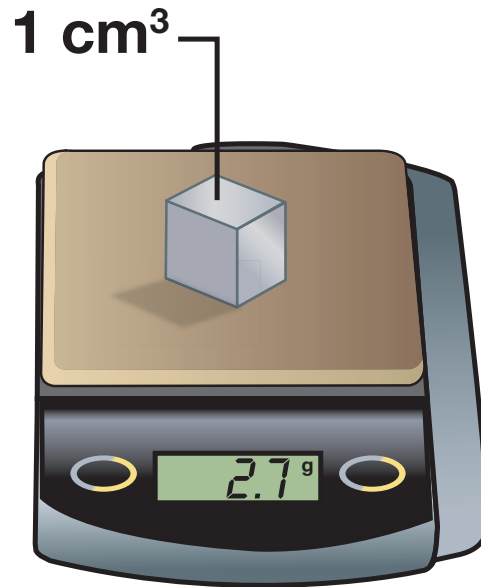

# Measuring Density

**Steel 7.8 g**

**Aluminum 2.7 g**

**Water 1.0 g**

*Illustration not to scale*