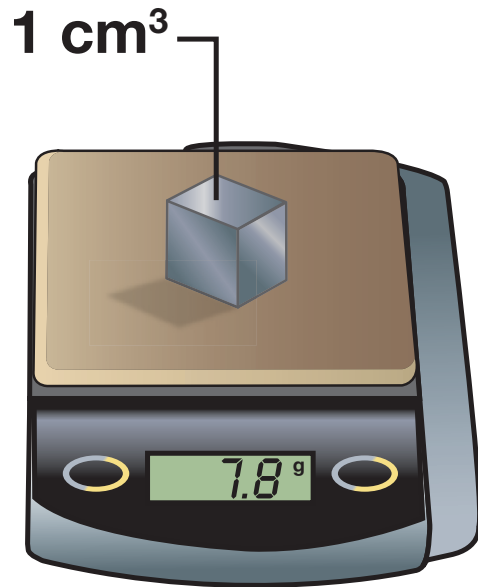

# Measuring Density

**Steel 7.8 g**

**Aluminum 2.7 g**

**Water 1.0 g**

*Illustration not to scale*